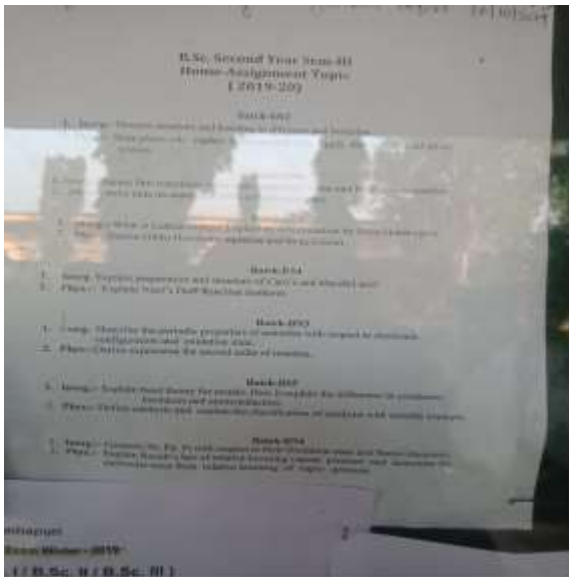

Departmental Notice Board