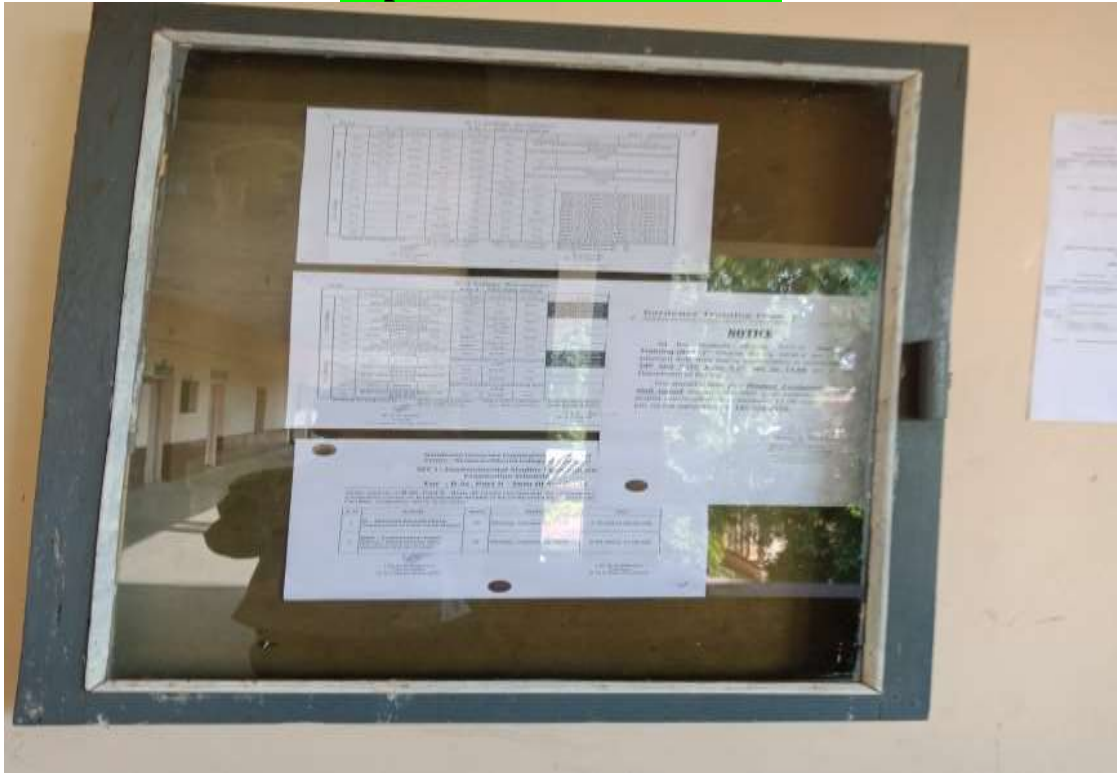

Departmental Notice Board