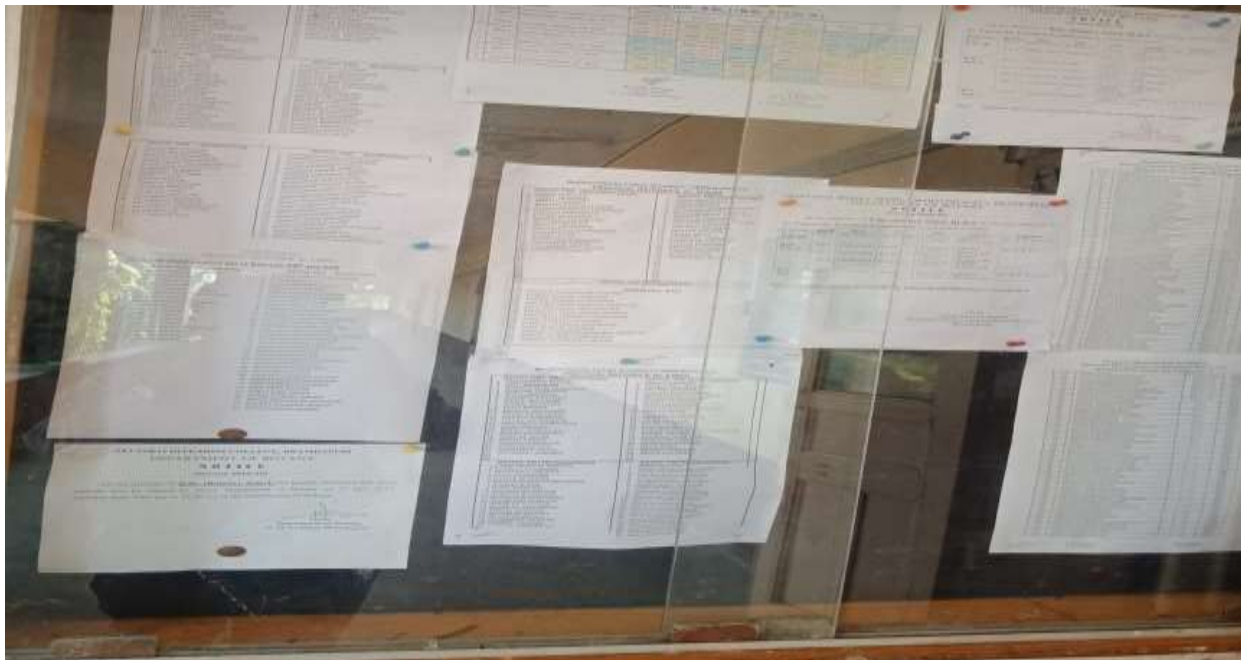

Departmental Notice Board