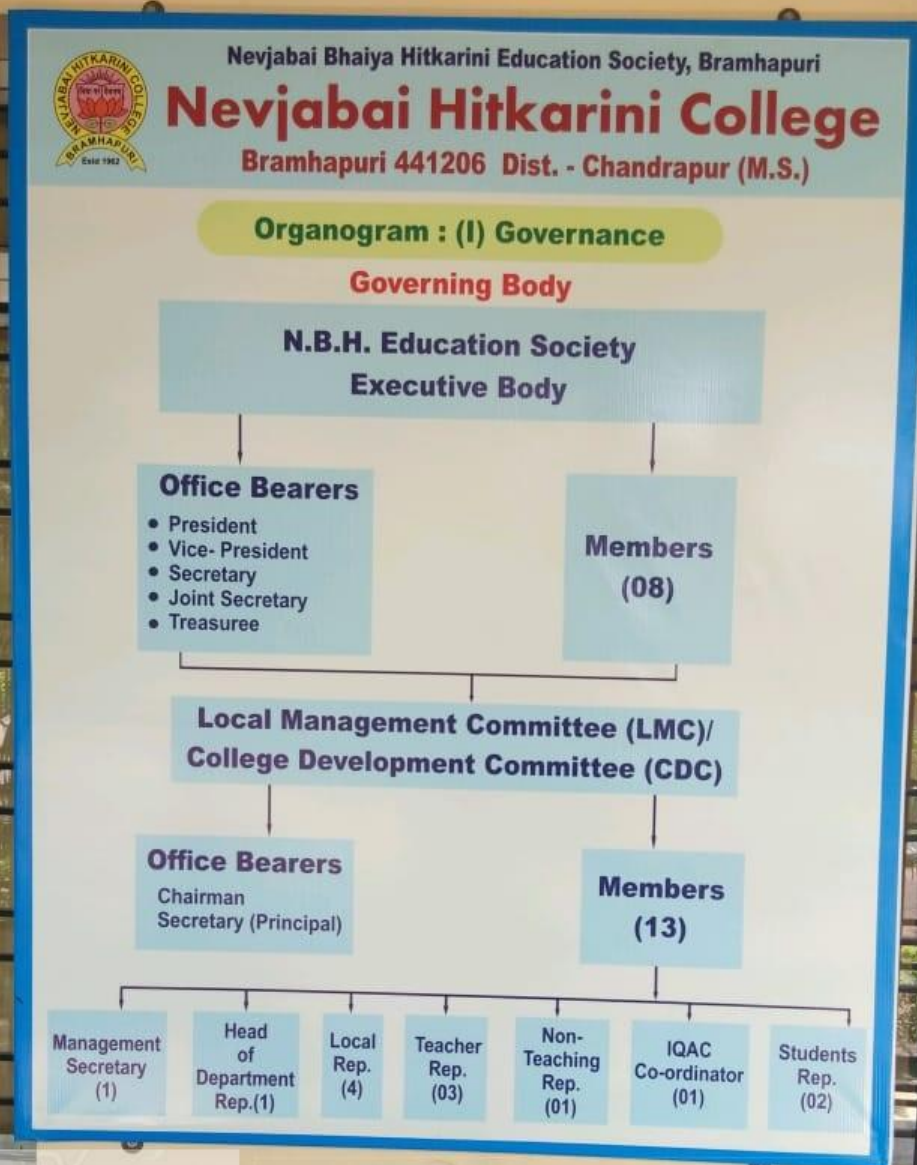

Nevjabai Hitkarini College, Bramhapuri

Organogram

Decimal DMS

Nevjabai Bhaiya Hitkarini Education Society, Bramhapuri

Nevjabai Hitkarini College

Bramhapuri 441206 Dist. - Chandrapur (M.S.)

Organogram : (II) Administration

Regular

Governing Body

Executive Body of Education Society

Secretary of Education Society

Principal

Vice- Principal

Superintendent of Office

Administrative Office Staff